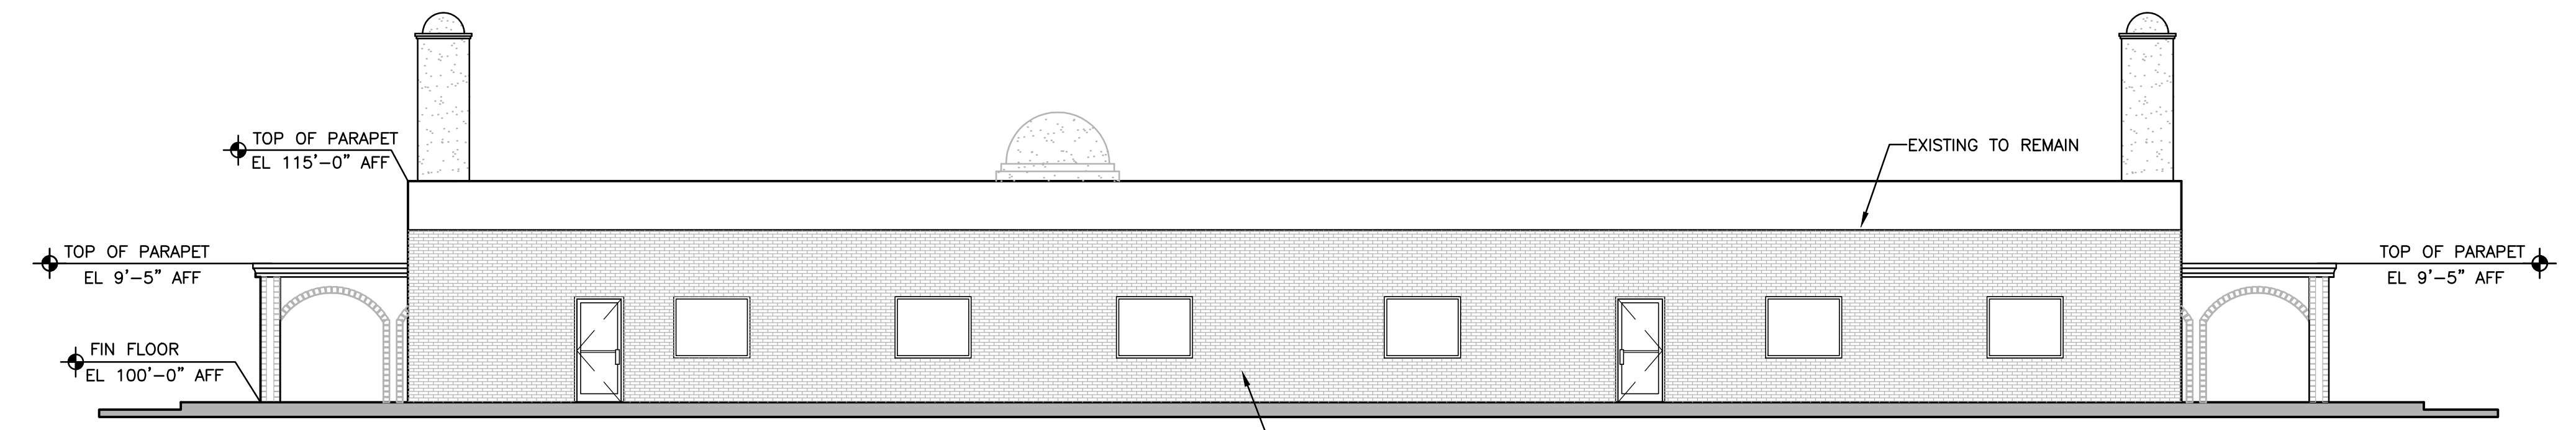

03 NORTH ELEVATION
SCALE: 1/8"=1'-0"