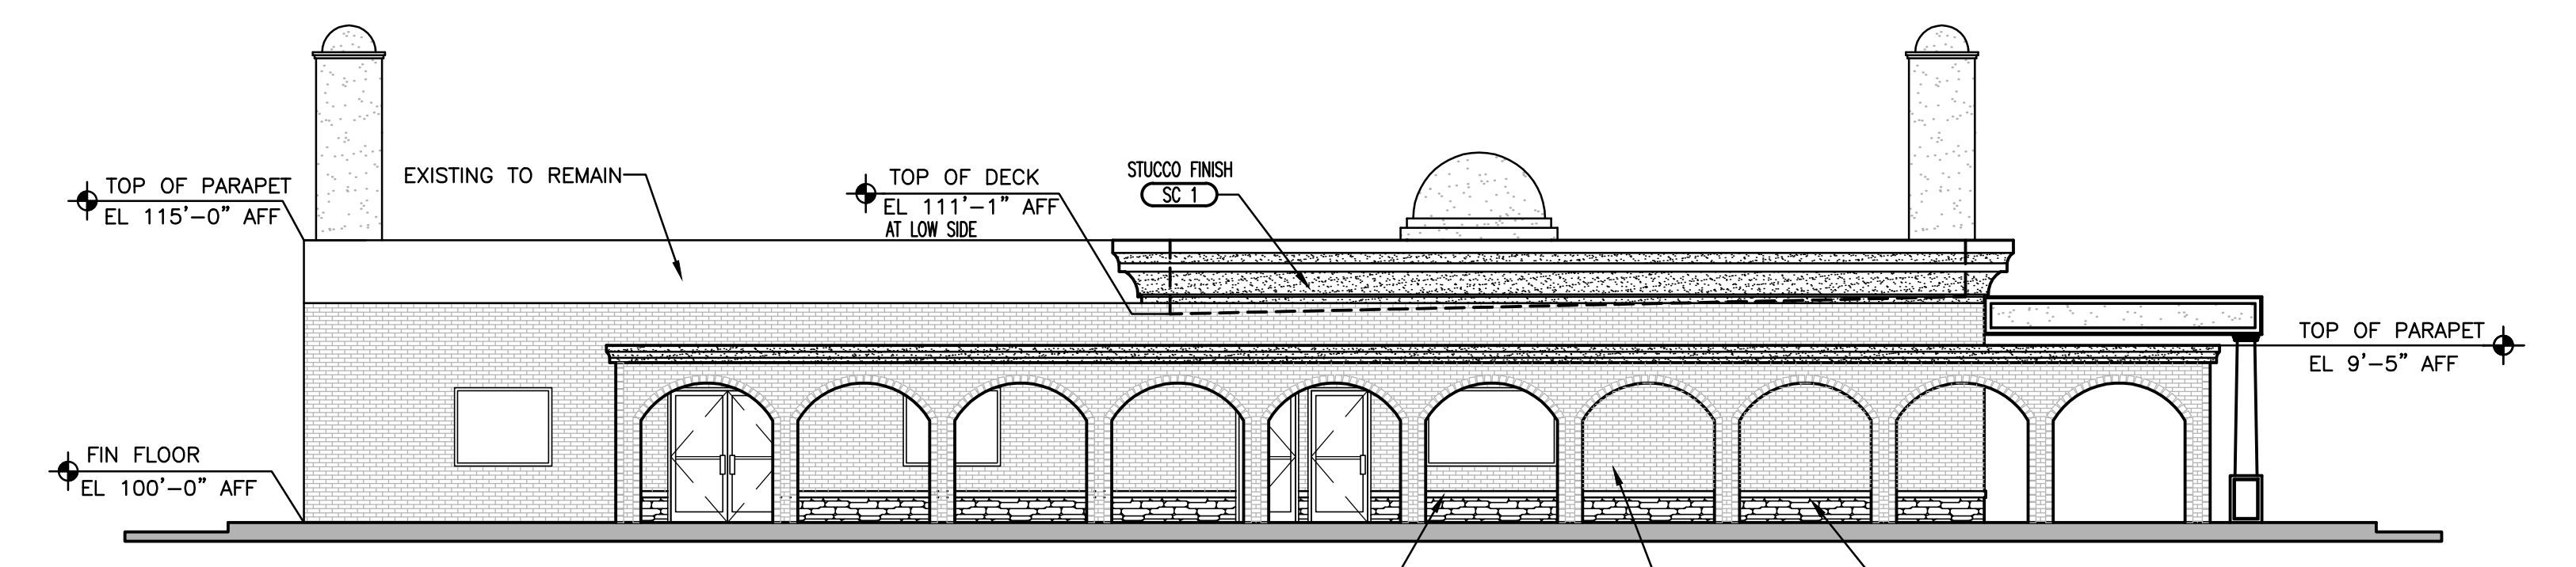

04 WEST ELEVATION
SCALE: 1/8"=1'-0"

EXTERIOR MATERIAL LIST MASJID AT FORT WORTH TEXAS

ALUMINUM STOREFRONT AL 1-TINT KAWNEER (770)449-5555	METAL COPING MC 1-COLOR: SANDSTONE UNA CLAD P-(800) 426-7737
BRICK BK 1-ACME BLEND 137 (FIELD) LIGHT BUFF ACME BRICK P-(972) 241-1400 F-(972) 406-9374	METAL AWNING MC 2-MATCH KYNAR 500 ZINC CAMPBELLVILLE INDUSTRIES, INC. P-(800) 467-8135 F-(972) 272-5478
STUCCO SC 1-SW 7705-WHEAT PENNY SC 2-SW 7704-TOWER TAN SHERWIN WILLIAMS P-(260) 347-3781	PAINT P 1-SHERWIN WILLIAMS, ROAN 2722 SHERWIN WILLIAMS P-(260) 347-3781
MANUFACTURED STONE MS 1-CHIPPEWA FALLS LEDGESTONE SUPPLIER: LONE STAR STONE MORTAR: NATURAL GREY CONTACT: (888)377-8663	PAVERS PV 1-ACME PINE HALL BURGUNDY BLEND
	TEXTURE COAT ON CONCRETE T 1-MATCH SHERWIN WILLIAMS, ROAN 2722

NOTES:
PAINTS AND GLAZING ARE SUBJECT TO THE APPROVAL OF THE OWNER. GC TO PROVIDE SAMPLE OF ALL PAINT COLOR TO THE OWNER BEFORE PURCHASING ANY PAINT. GC TO MAKE A MOCK UP SAMPLE OF ALL PAINT AND GET APPROVAL OF THE OWNER PRIOR TO APPLICATION.