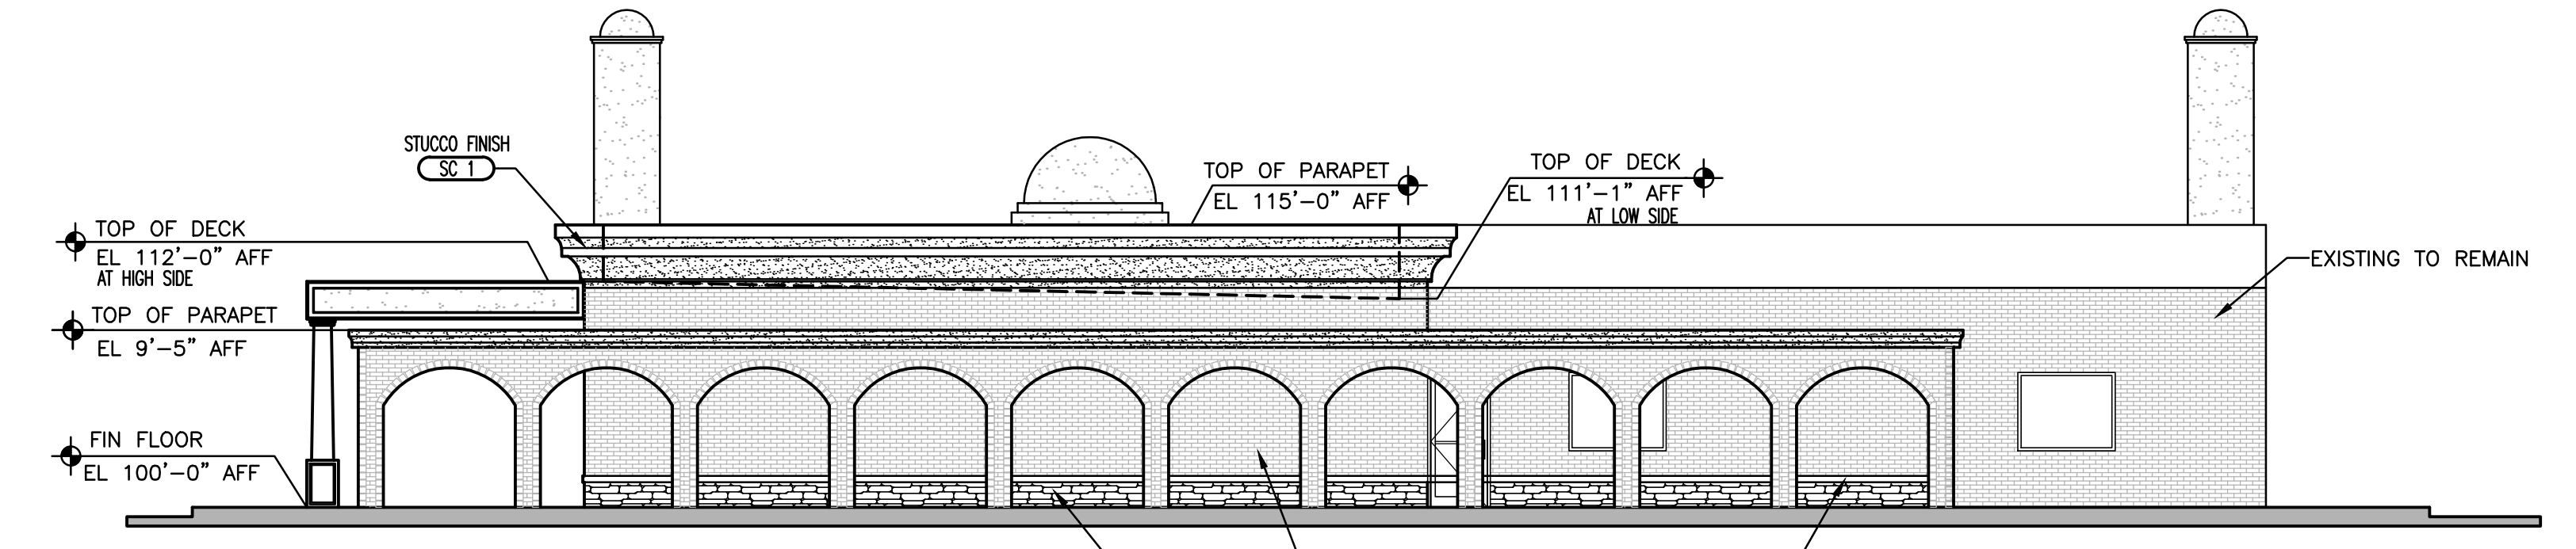

02 EAST ELEVATION
SCALE: 1/8"=1'-0"