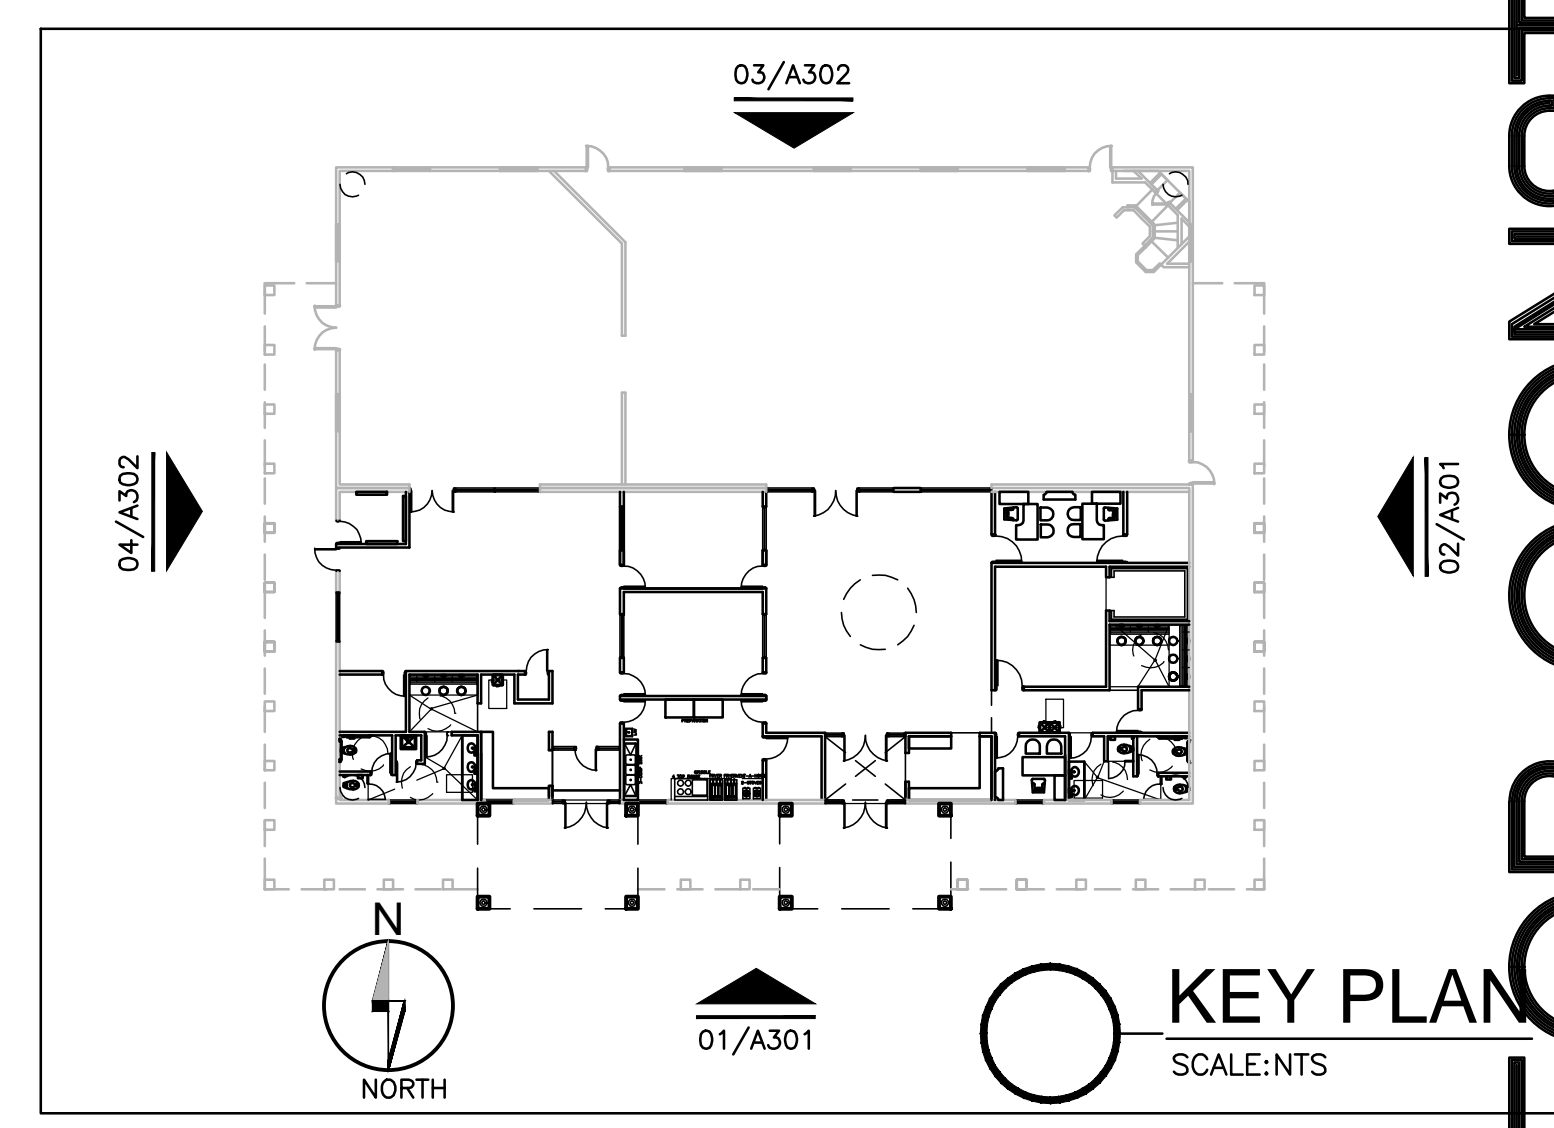

NOT FOR CONSTRUCTION

FACE UPLIFT AND INTERIOR FINISH OUT
MASJID
ISLAMIC ASSOCIATION OF FORT WORTH
AT 4500 COLUMBUS TRAIL, FORT WORTH, TEXAS 76183

Sheet Number:
A301
Project Number:
17-041

DRAWN BY: AK
CHECKED BY: MFK

© COPYRIGHT